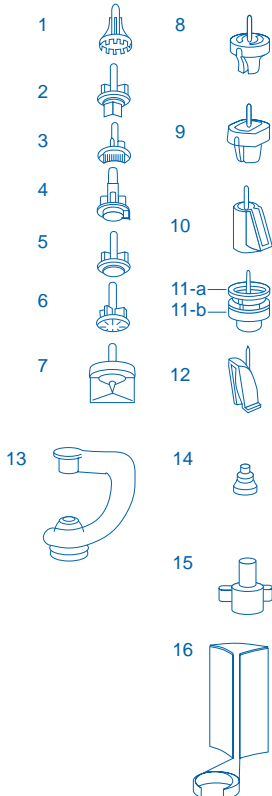

Micro-Sprinklers - Parts

Turbo-Jet

Fig.	Cat no.	Description
1	823500	Housing: 12 jets
1	823508	Housing: 16 jets
1	823507	Housing: 20 jets
1	823512	Housing: 300°
1	823510	Housing: 180°
1	823514	Housing: flat
1	823505	Housing: inverted
2	82310X	Nozzle: barbed
3	82316X	Nozzle: threaded
4	82314X	Nozzle: parallel

Modular

Fig.	Cat no.	Description
1	850302	Spreaders: 12 jets, green
2	850308	Spreaders: 90°, black
3	850303	Spreaders: strip, blue
4	850314	Spreaders: misting, violet
5	850305	Spreaders: close-range, orange
6	850306	Spreaders: flat, yellow
7	850307	Spreaders: 180°, red (old)
7	850317	Spreaders: 180°, red (new)
8	850218	Swivels: small, black
9	850215	Swivels: big, orange
10	850202	Swivels: upside down, green
11-a	850217	Swivels: insect-proof, spreader, red
11-b	850220	Swivels: insect-proof, cup, black
12	850208	Swivels: one-side, black
12	850228	Swivels: one-side, blue
13	850600	Bridge
14	85010X	Nozzle
15	85001X	Anti-mist
16	850090	Deflector