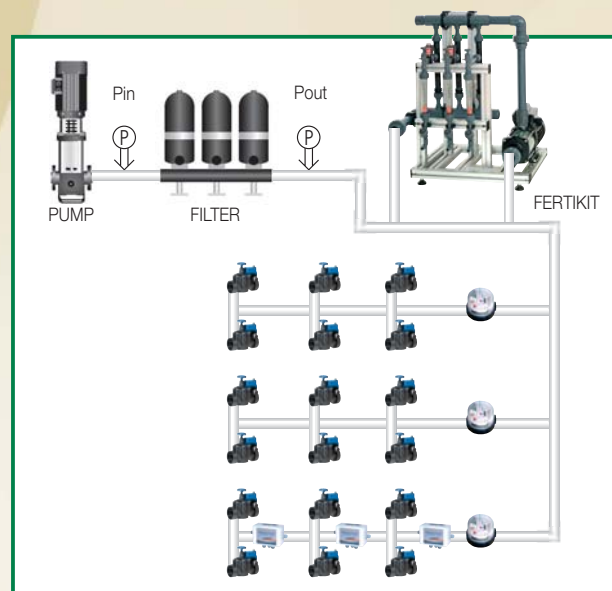

Hardware specifications

- Surge suppression on 115/230VAC power - 1 Internal, 1 optional external
- Surge protection on inputs and outputs - Yes
- Dual power CPU - 115/230VAC or 12VDC
- Outputs - 24VAC - Up to 64 (in modules of 8)
- Outputs - Relay contact - Up to 64 (in modules of 8)
- Outputs - DC Latch (pulse) - Up to 256 (via single cable)
- Inputs - digital/pulse - Up to 16 (in modules of 8)
- Inputs - Analogue - Up to 22 (in modules of 11)
- Communication - Up to 50 controllers in a network
- PC links options - Wire, Telephone, Cellular or Radio

Software specifications

- Irrigation program - up to 15
- Irrigation triggers - Radiation Sum, time and external conditions
- Number of valves per irrigation program - up to 40, sequentially or grouped
- Dosing program - Up to 10
- Dosing method - Time and Quantity (bulk or spread), Ratio (1/1000) and EC/pH
- Independent dosing method per channel - Passive, EC, Acid or Alkali
- Dual EC/pH measurement - Verifying sensor readings to increase reliability
- EC Pre-control - Fresh & Drain water pre mixing
- Drain measurement - Up to 8 drain meters
- Filter flushing - up to 24 filters with main filter valve
- Cooling/Humidity program - 5 dynamic programs according to temperature & humidity

SD memory card

for Backup of software configuration and user settings

Field application