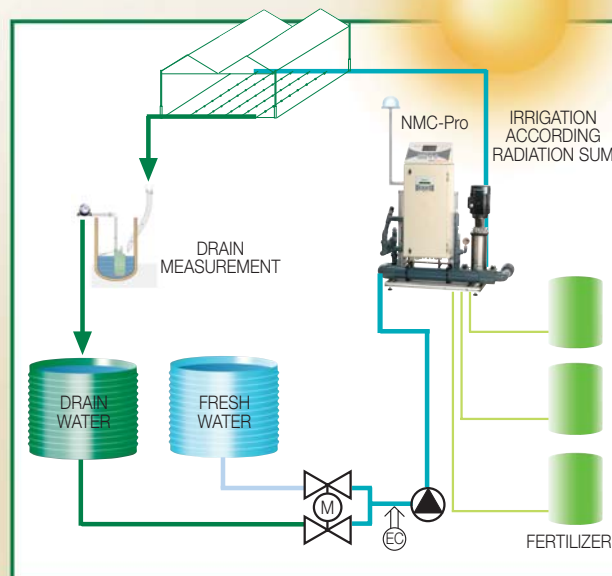

Greenhouse application

Headquarters: Netafim Ltd.

161 Arlozorov St. Tel Aviv 64922, Israel

Tel:+972 3 6919777 ■ Fax:+972 3 6911962 ■ postmaster@netafim.com ■ www.netafim.com

Crop Management Technology Division

Tel:+972 4 6287563 ■ Fax:+972 4 6287717 ■ CMT@netafim.com