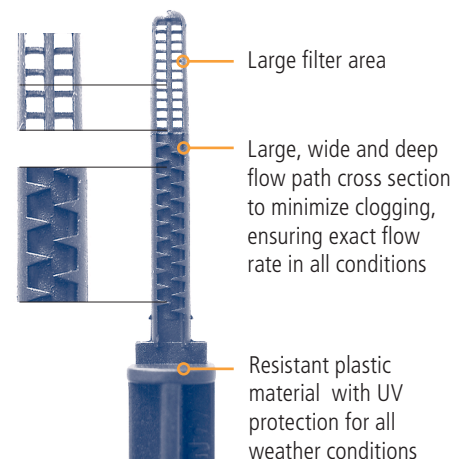

ARROW dripper facet