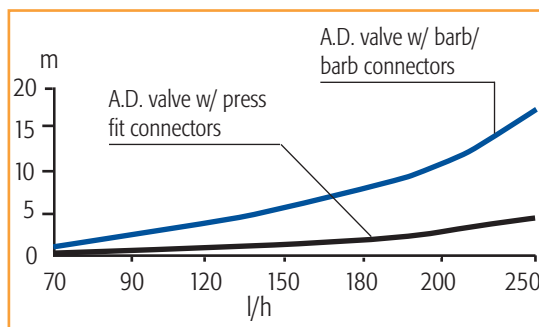

A.D. VALVE (Anti Drain)

For Greenhouses, Nurseries, Net-houses & Open Field Irrigation

- Prevents drainage and optimizes pulse irrigation

- Color code indicator:

Blue –	opening pressure:	1.5 bar
	closing pressure:	0.7 bar
Purple –	opening pressure:	2.0 bar
	closing pressure:	0.9 bar
Green –	opening pressure:	3.0 bar
	closing pressure:	1.5 bar
Orange –	opening pressure:	4.0 bar
	closing pressure:	1.8 bar

A.D. valve (Anti Drain)
press fit connectors
(male/female)

A.D. valve (Anti Drain)
barb/barb connector for
Ø 4 mm I.D. microtube

A.D. valve head loss

PACKAGING DATA

	Quantity	Dimensions (cm)	Weight(kg)
Anti drain valve - bag	100	bag	0.715
Anti drain valve - box	2000	16 x 40 x 45	15.3